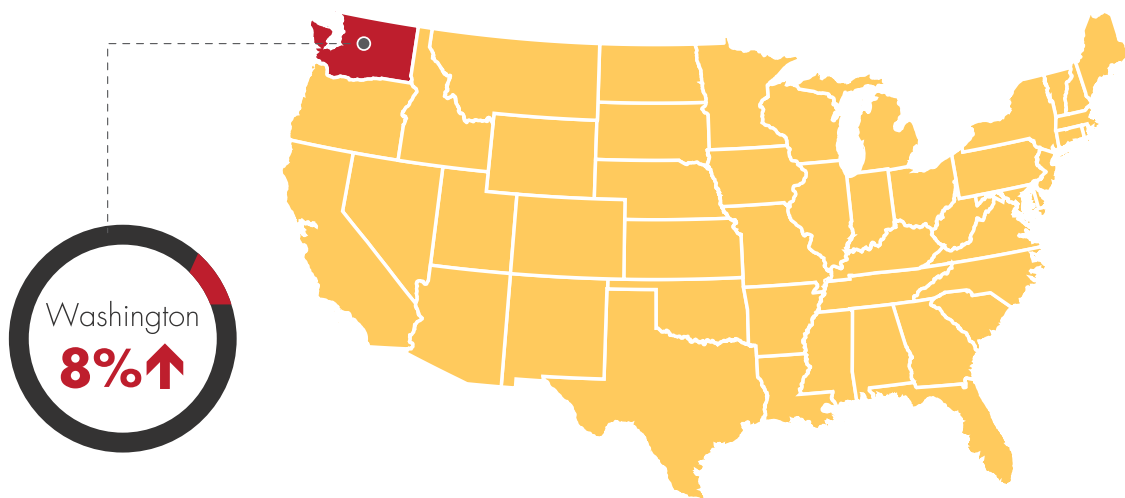

Frequency

Weekly, Every Friday

Coverage

Washington State approx. 10,000 issues
Oregon State approx. 500 issues
Alaska, Montana, and Idaho 100 issues

Distribution

10,600 issues

Age Group

30's to 60's (Media Hankook)
20's to 60's (Sports Seoul Seattle)
20's to 60's (Woman's)

Demographics

Korean Population

Seattle, North Seattle : approx. 30,000 people

Lynnwood, Everett: 40,000

Bellevue: 15,000

Federal Way: 15,000

Tacoma: 40,000

Spokane, Pullman and other areas: 10,000

5% of Total US Population, 2007
and Growing Fast!

(2008 - 2050)

1.5 million specific target audience

- over \$100,000 H.H.I
- family oriented
- easy to diffuse

Specifications

245mm

345mm

GBC INTERNATIONAL BANK