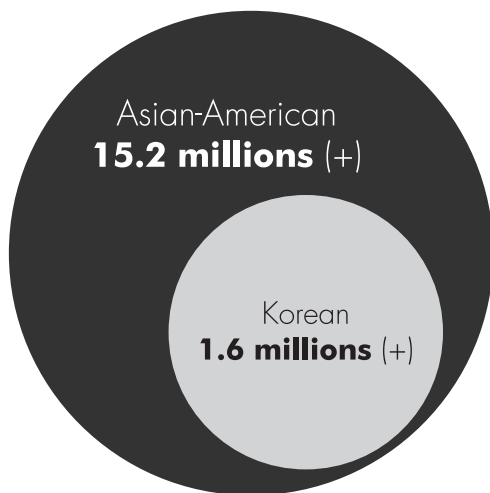

Frequency

Weekly, Every Friday

Coverage

Washington State approx. 10,000 issues
Oregon State approx. 500 issues
Alaska, Montana, and Idaho 100 issues

Distribution

10,600 issues

Age Group

30's to 60's (Media Hankook)
20's to 60's (Sports Seoul Seattle)
20's to 60's (Woman's)

Demographics

Korean Population

Seattle, North Seattle : approx. 30,000 people

Lynnwood, Everett: 40,000

Bellevue: 15,000

Federal Way: 15,000

Tacoma: 40,000

Spokane, Pullman and other areas: 10,000

5% of Total US Population, 2007
and Growing Fast!

(2008 - 2050)

1.5 million specific target audience

- over \$100,000 H.H.I
- family oriented
- easy to diffuse

Specifications

245mm

345mm

GBC INTERNATIONAL BANK